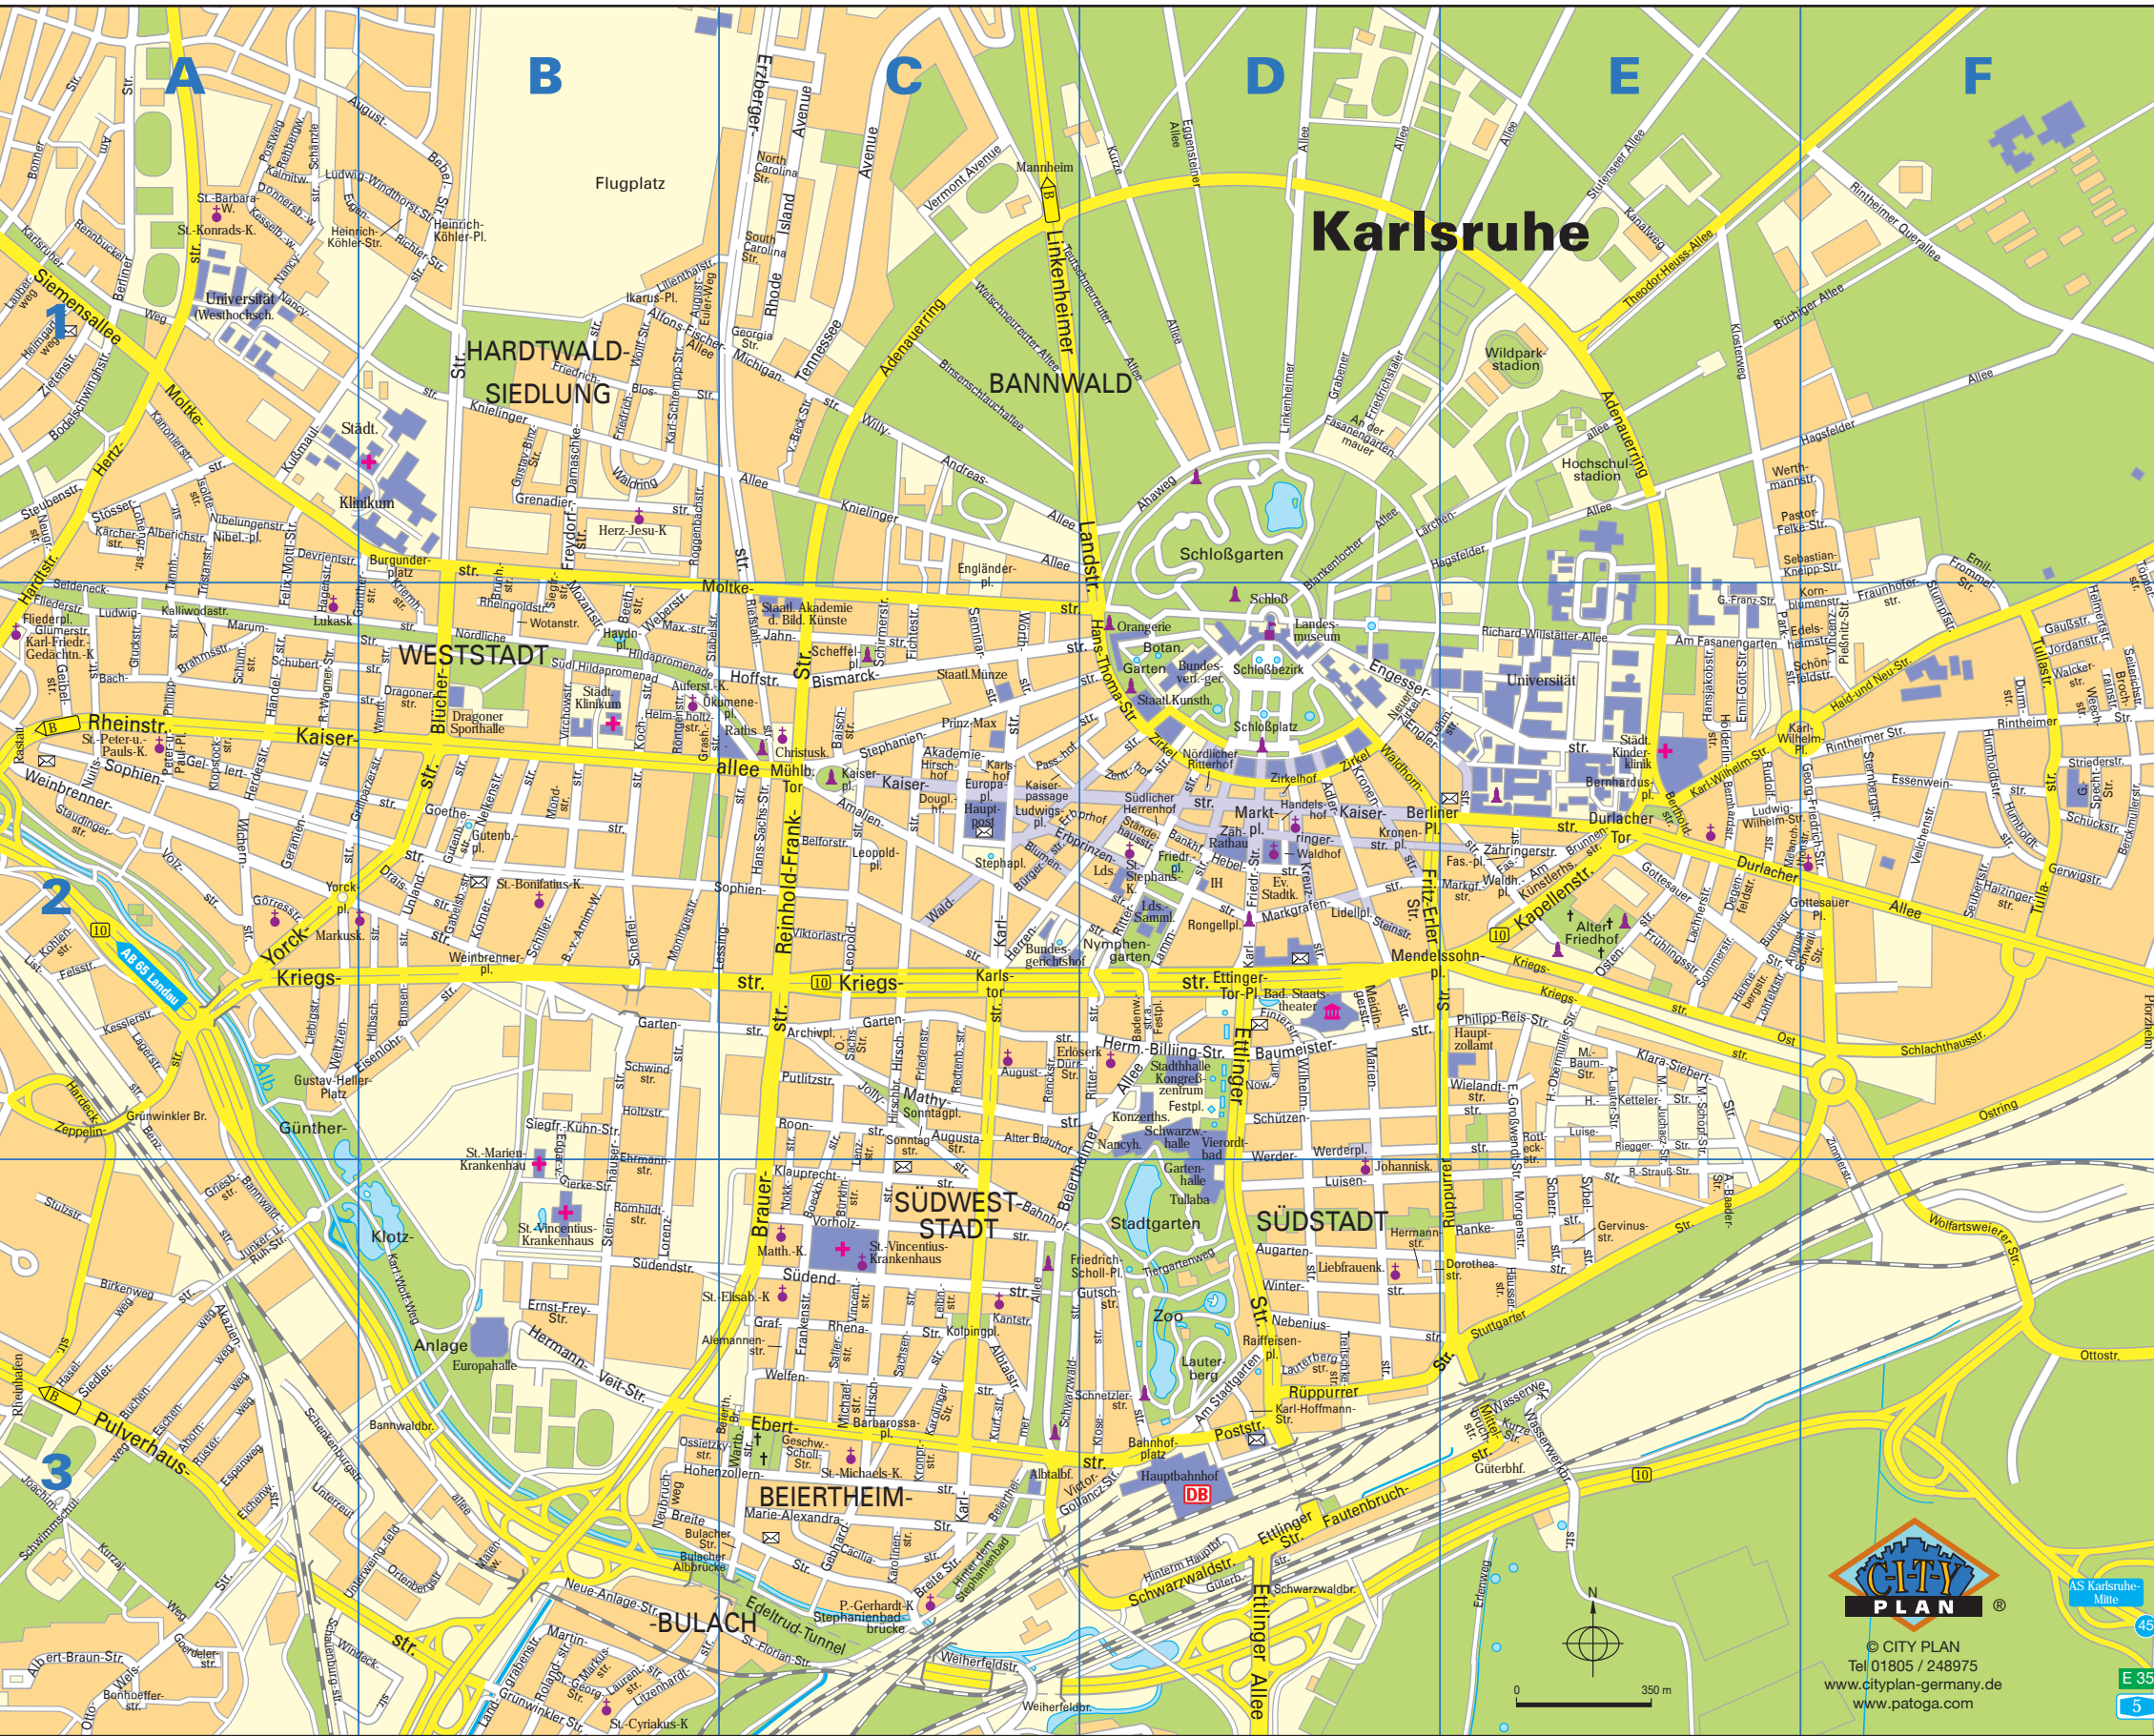

Karlsruhe

© CITY PLAN
Tel 01805 / 248975
www.cityplan-germany.de
www.patoga.com

AS Karlsruhe-Mitte
E 35
5